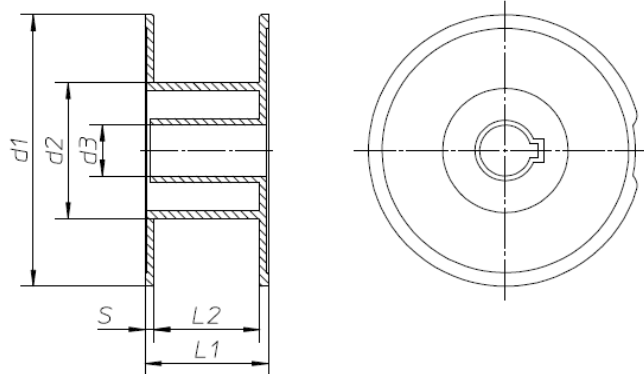

Spulen für Angelschnüre / Monofile  
Spools for fishing line / monofilaments

Nr. / no.	Typ / Type	d1 [mm]	d2 [mm]	d3 [mm]	L1 [mm]	L2 [mm]	S [mm]	cm <sup>3</sup>	Material	Bemerkungen / remarks
1	MA 80/III	80	38	15,0	23,0	19,0	2,0	74	PS	Prospekt 22 / Leaflet 22
2	MA 80/IV	80	40	15,0	35,5	31,5	2,0	119	PS	Prospekt 22 / Leaflet 22
3	MA 80/II	80	64	15,0	23,0	19,0	2,0	34	PS	Prospekt 22 / Leaflet 22
4	MA 80/25	80	66	15,0	11,7	9,7	1,0	11	PS	Prospekt 22 / Leaflet 22
5	MA 80/I	80	71	15,0	23,0	19,0	2,0	20	PS	Prospekt 22 / Leaflet 22
6	MA 103/55	103	55	15,0	21,6	16,8	2,4	100	PS	Prospekt 22 / Leaflet 22
7	MA 103/86	103	86	15,0	21,6	17,5	2,0	44	PS	Prospekt 22 / Leaflet 22
8	MA 125/16-37	125	90	16,0	37,0	30,0	3,5	177	PS	Prosp.11/22/ Leaflet 11/22