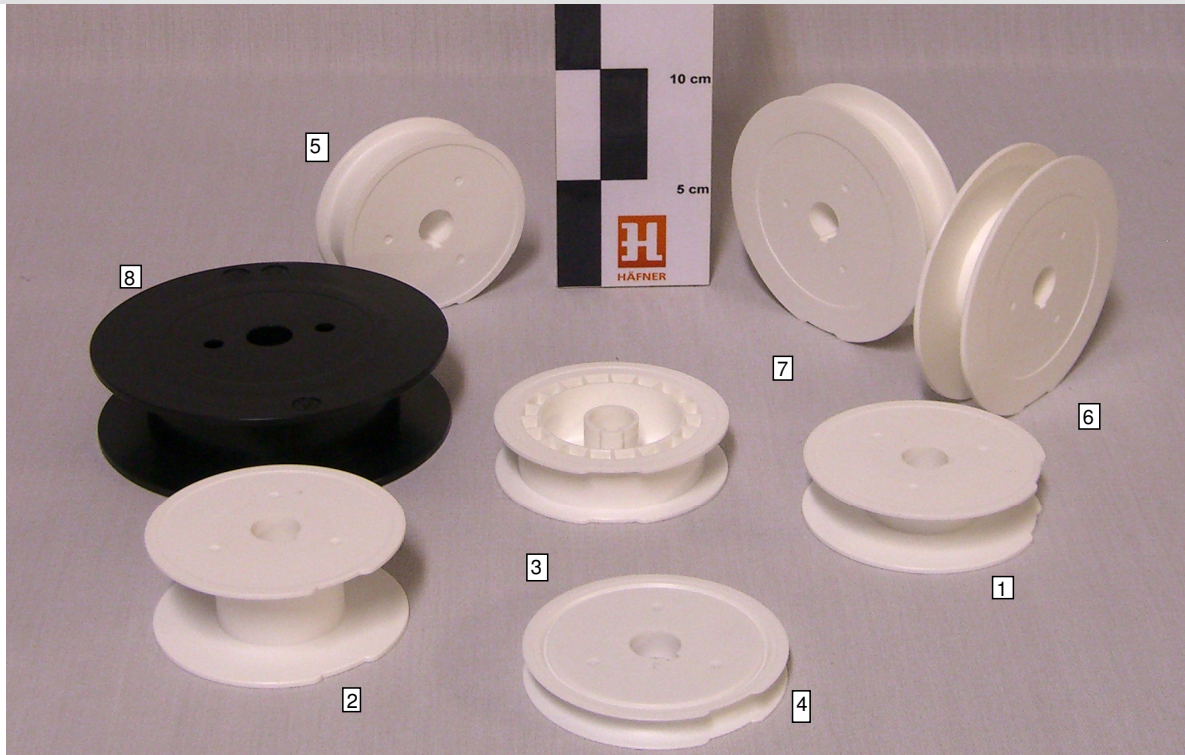

Spulen für Angelschnüre / Monofile  
Spools for fishing line / monofilaments

Nr. / no.	Typ / Type	d1 [mm]	d2 [mm]	d3 [mm]	L1 [mm]	L2 [mm]	S [mm]	cm <sup>3</sup>	Material	Bemerkungen / remarks
1	MA 80/III	80	38	15,0	23,0	19,0	2,0	74	PS	Prospekt 22 / Leaflet 22
2	MA 80/IV	80	40	15,0	35,5	31,5	2,0	119	PS	Prospekt 22 / Leaflet 22
3	MA 80/II	80	64	15,0	23,0	19,0	2,0	34	PS	Prospekt 22 / Leaflet 22
4	MA 80/25	80	66	15,0	11,7	9,7	1,0	11	PS	Prospekt 22 / Leaflet 22
5	MA 80/I	80	71	15,0	23,0	19,0	2,0	20	PS	Prospekt 22 / Leaflet 22
6	MA 103/55	103	55	15,0	21,6	16,8	2,4	100	PS	Prospekt 22 / Leaflet 22
7	MA 103/86	103	86	15,0	21,6	17,5	2,0	44	PS	Prospekt 22 / Leaflet 22
8	MA 125/16-37	125	90	16,0	37,0	30,0	3,5	177	PS	Prosp.11/22/ Leaflet 11/22

**Besonderheiten / peculiarity:**

Kosten optimierte Lieferspulen.

/ Cost effective delivery spool

**Einsatzzweck / application:**

Spulen für Angelschnüre und Monofilamente.

/ Spools for fishing lines and monofilaments