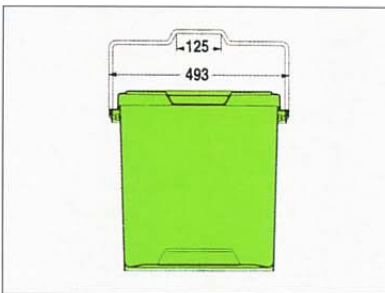

CITY BIN 40

SYSTEM 2002*

The CITY BIN is a further development of the MGB-System for high buildings, narrow Townships and for small households. (pat. pending).

The CITY BIN with its comb can be used in the same lifting devices as the standard MGB's.

The CITY BIN is user friendly due to:

- the ergonomic design
- the recessed carrier handle (Al)
- the stacking possibilities
- its minimum space requirement
- re-cycleable
- easy to clean