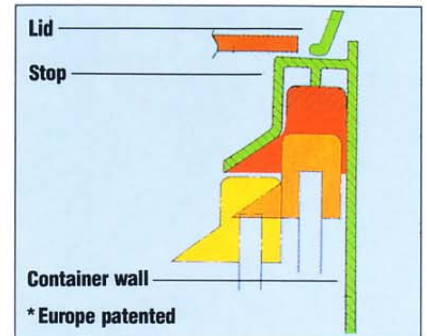

CITY BIN 40

SYSTEM 2002*

The CITY BIN is a further development of the MGB-System for high buildings, narrow Townships and for small households. (pat. pending).

The CITY BIN with its comb can be used in the same lifting devices as the standard MGB's.

The CITY BIN is user friendly due to:

- the ergonomic design
- the recessed carrier handle (Al)
- the stacking possibilities
- its minimum space requirement
- re-cycleable
- easy to clean