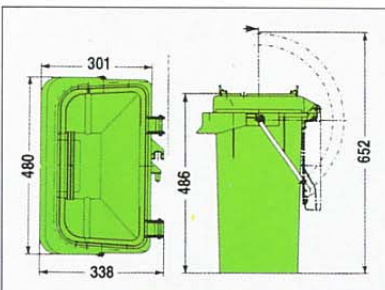

CITY BIN 40

SYSTEM 2002*

The CITY BIN is a further development of the MGB-System for high buildings, narrow Townships and for small households. (pat. pending).

The CITY BIN with its comb can be used in the same lifting devices as the standard MGB's.