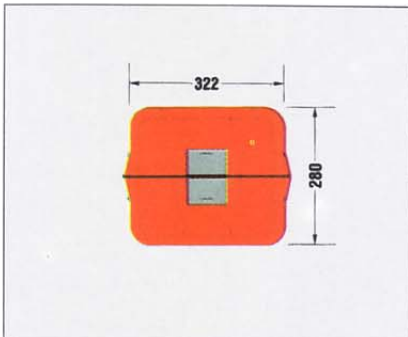

# K.C.A.- BOX

The K.C.A. Box is a child proof special waste container for small chemical waste (hazardous waste) in households.

The K.C.A. Box was designed for the collection and storage such as Batteries, Paint, Medicine, Solvents and Chemicals.

The K.C.A. Box prevents the illegal disposal and is best used as collect or take system.

The K.C.A. Box is designed in such a way to allow organized storage to suit specific requirements.

The K.C.A. Box is obviously for the future: